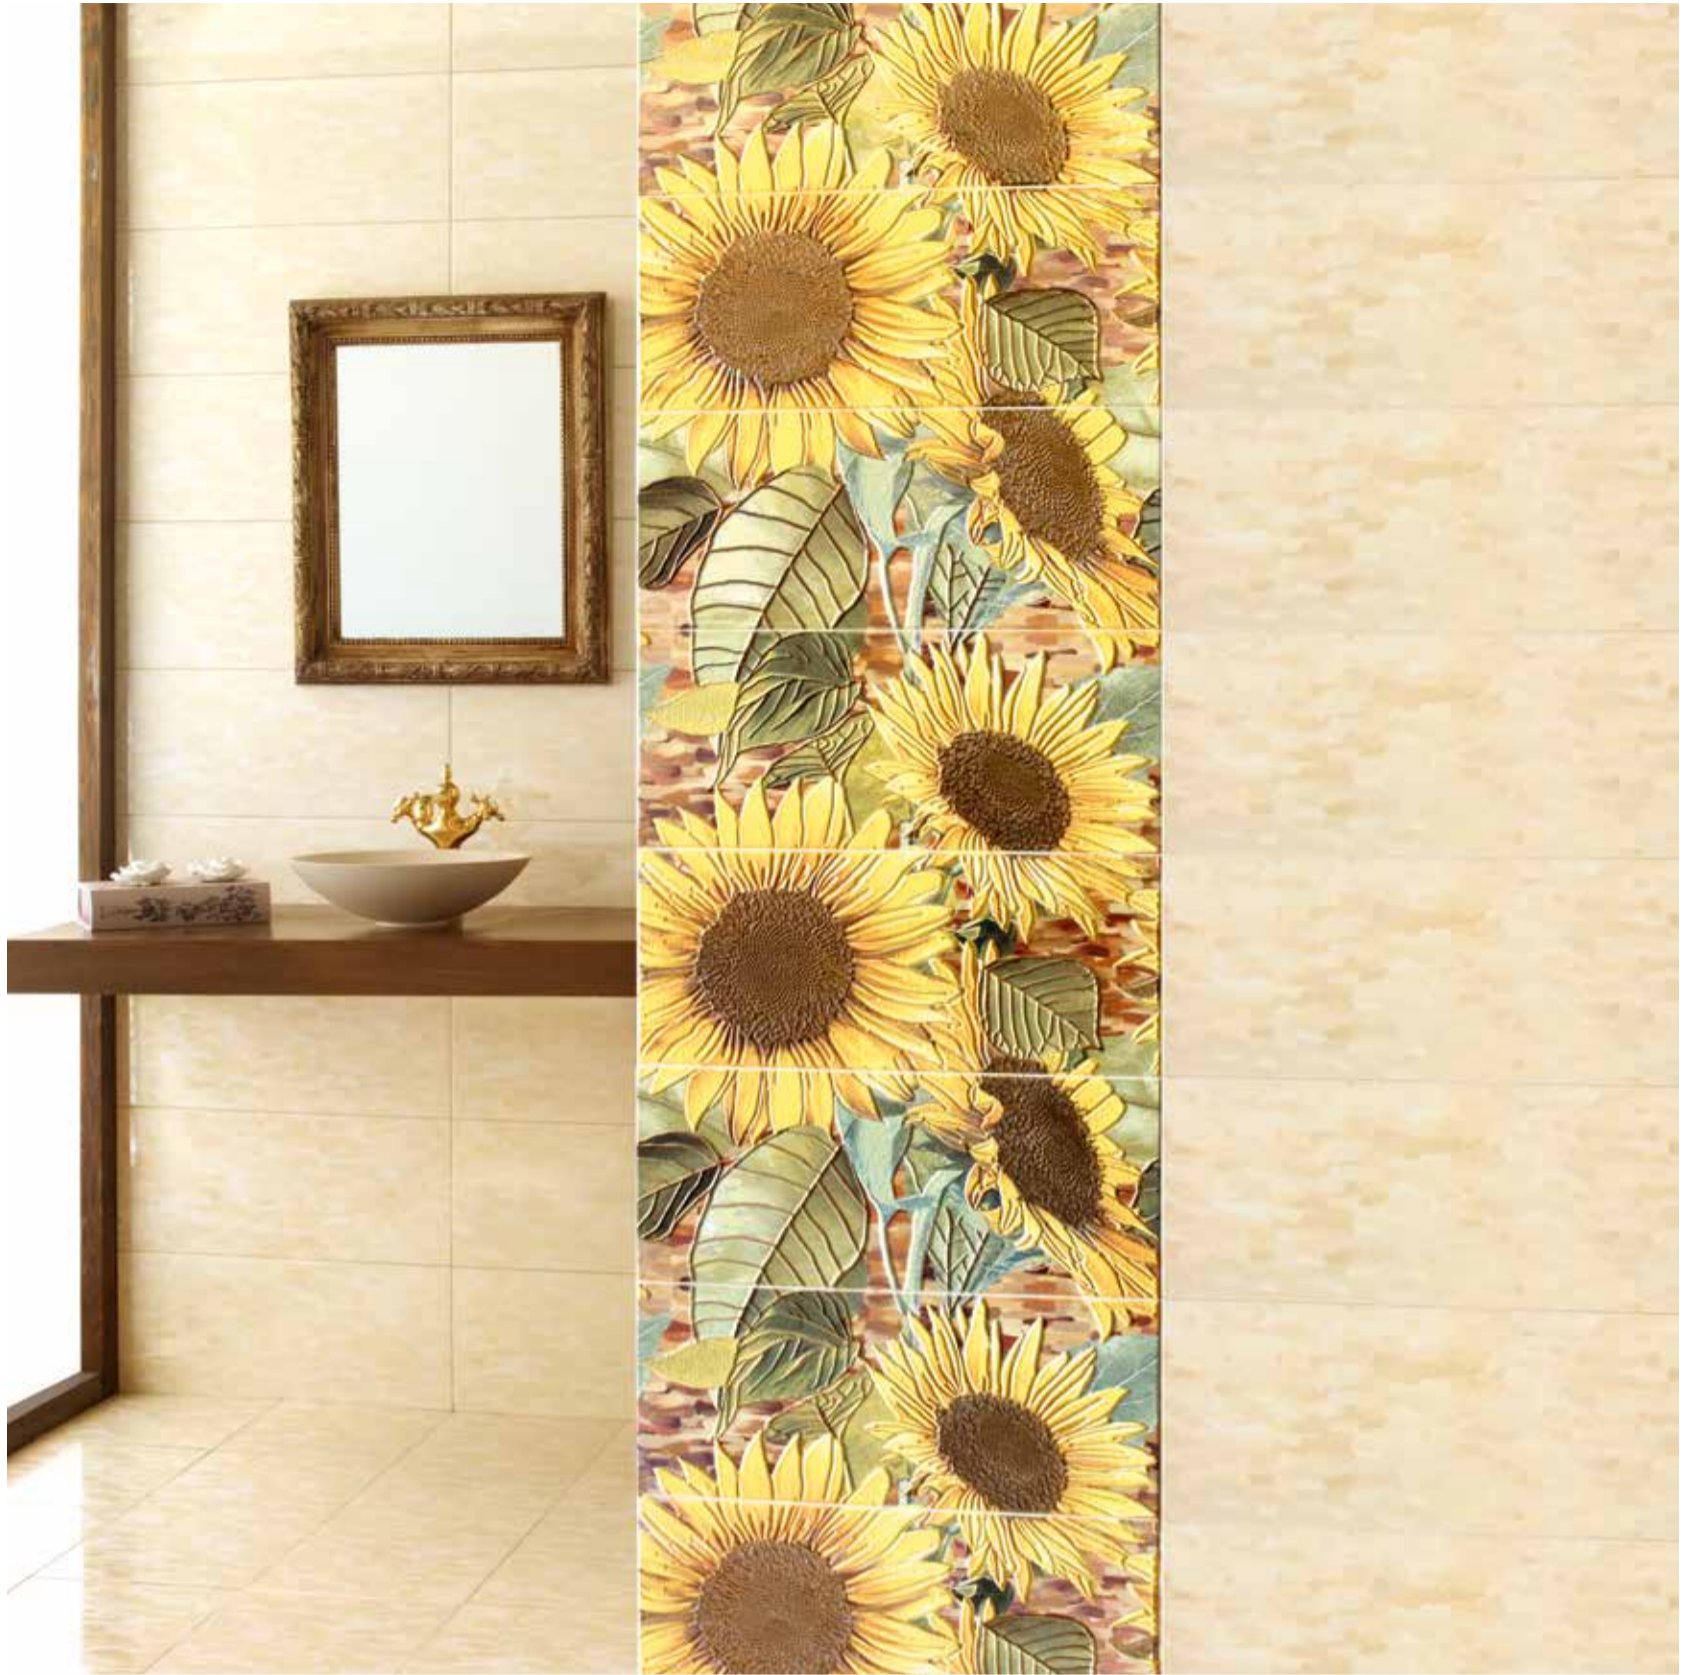

LATINA

THEO

VANS

VANS Gris 25x60 || Ref. 8

VANS Beige 25x60 || Ref. 8

VANS Iris 25x60 || Ref. 8

PC VANS Gris 30x30 || Ref.8

PC VANS Beige 30x30 || Ref.8