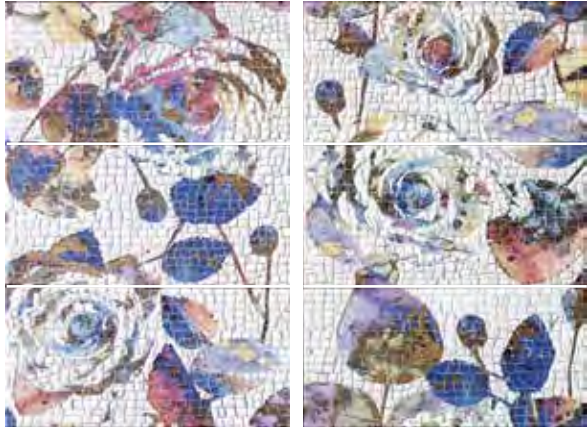

# Rosas

25x50

MOSAICO ROSAS 1 25x50 3 pz Ref. 64  
MOSAICO ROSAS 2 25x50 3 pz Ref. 64

Decor ROSAS Neutro 25x50  
Ref. 52

Listelo MOSAICO ROSAS 4,5x50  
Ref. 44

25x50