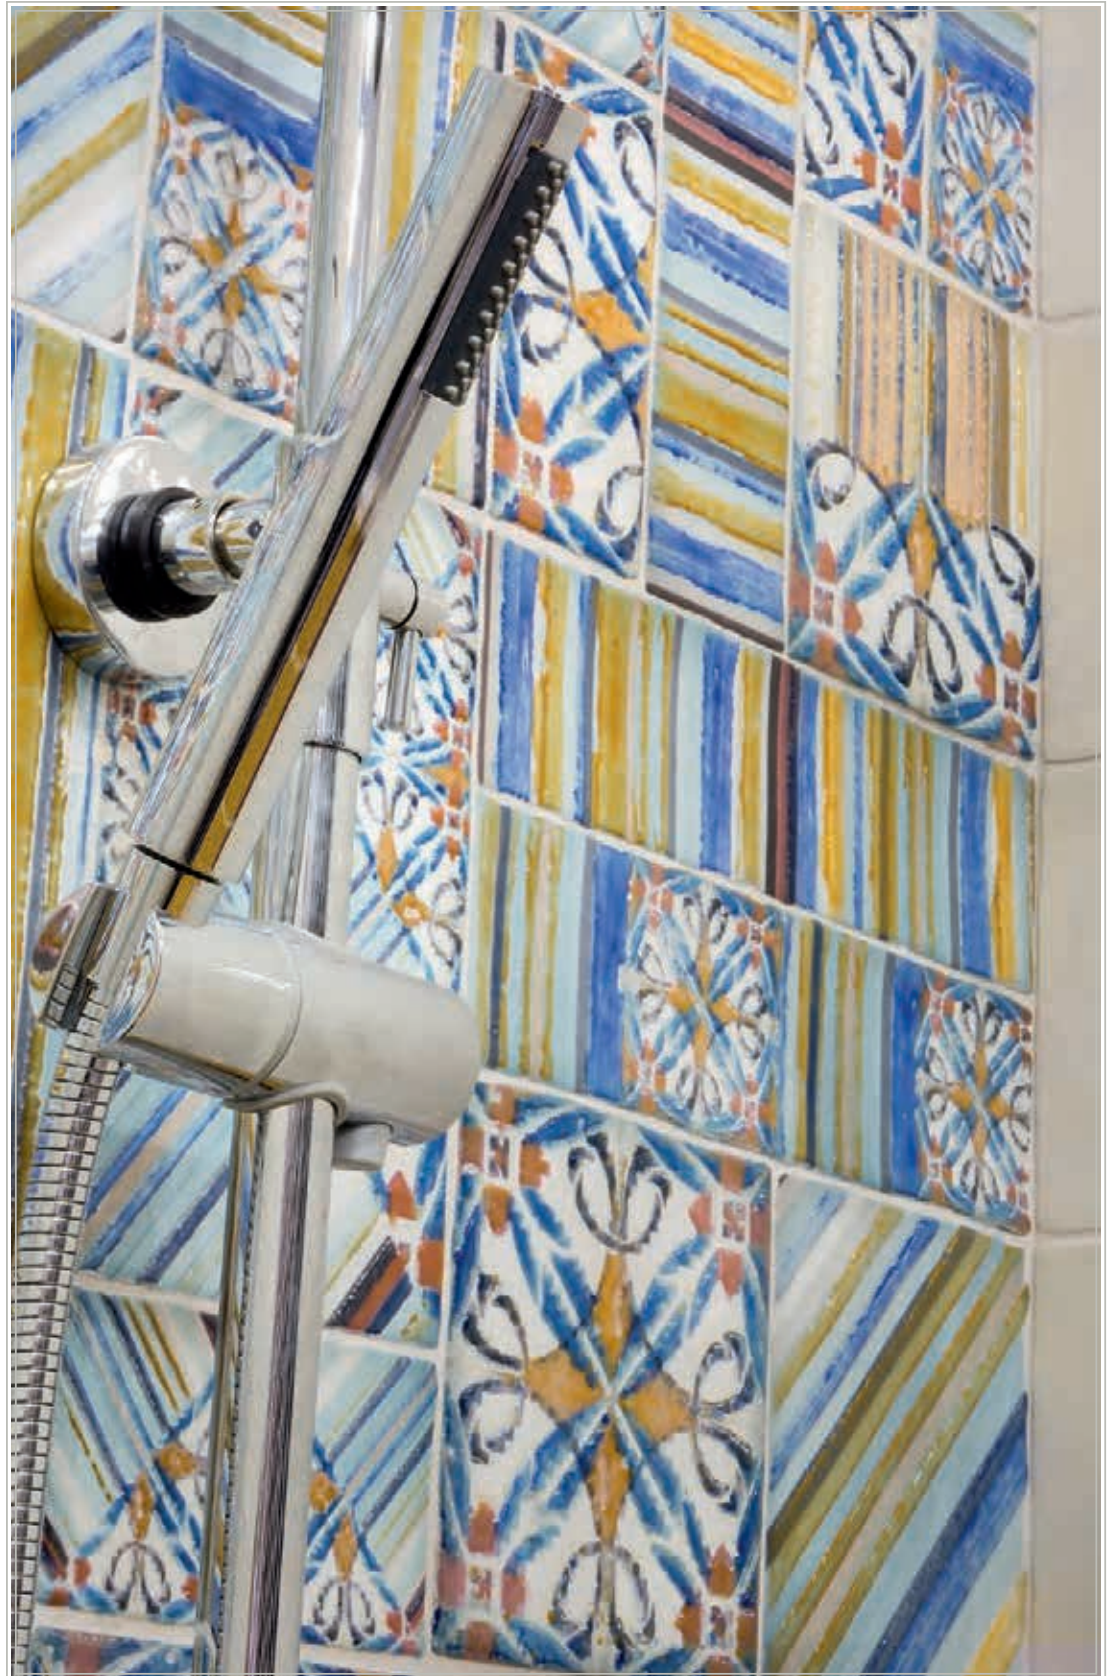

Altos muros que albergan siglos de Historia.

High walls that they shelter centuries of History.

Высокие стены, хранящие многовековую историю.