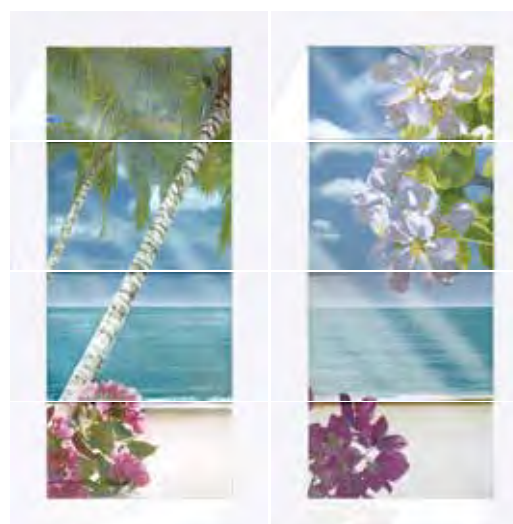

Mural OCEAN II || 8 pz

25x50 || Ref. 72