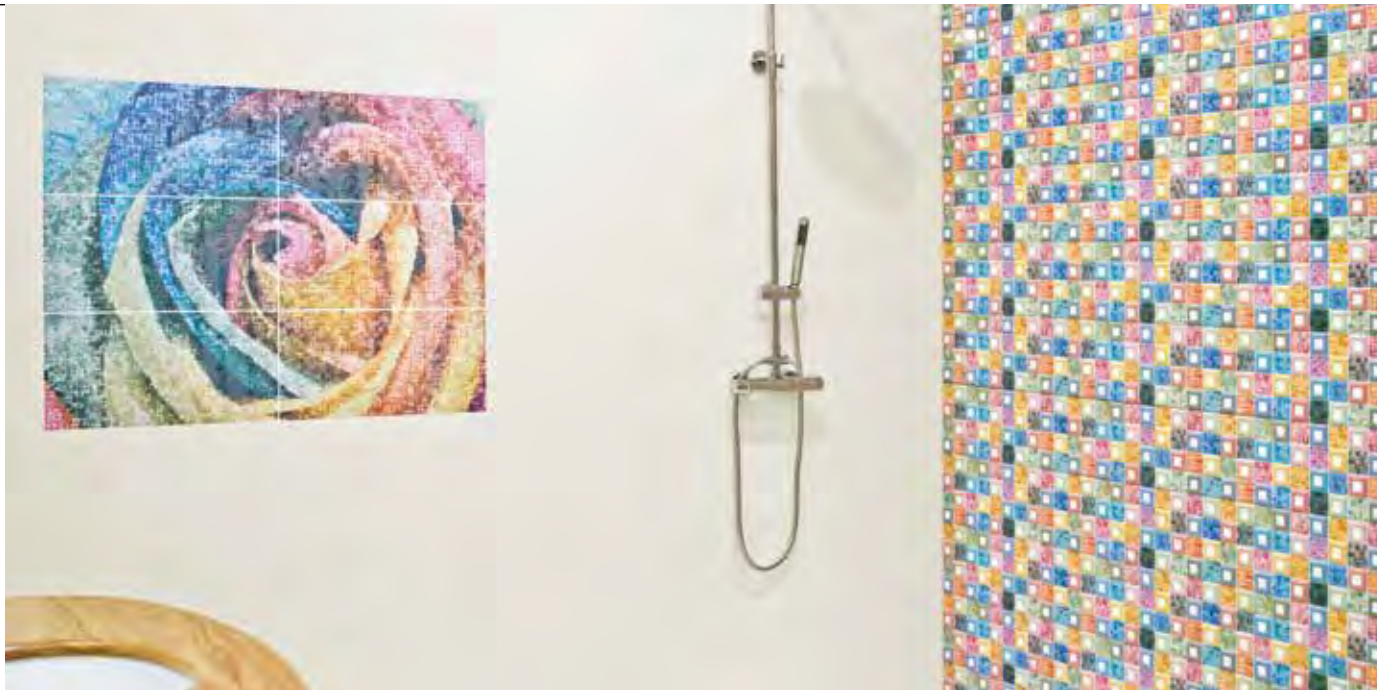

Colección combinable con:
Collection coordinable with:

Miami®

25x50 cm.

Diseño Registrado

© Copyright CERÁMICA LATINA 2014