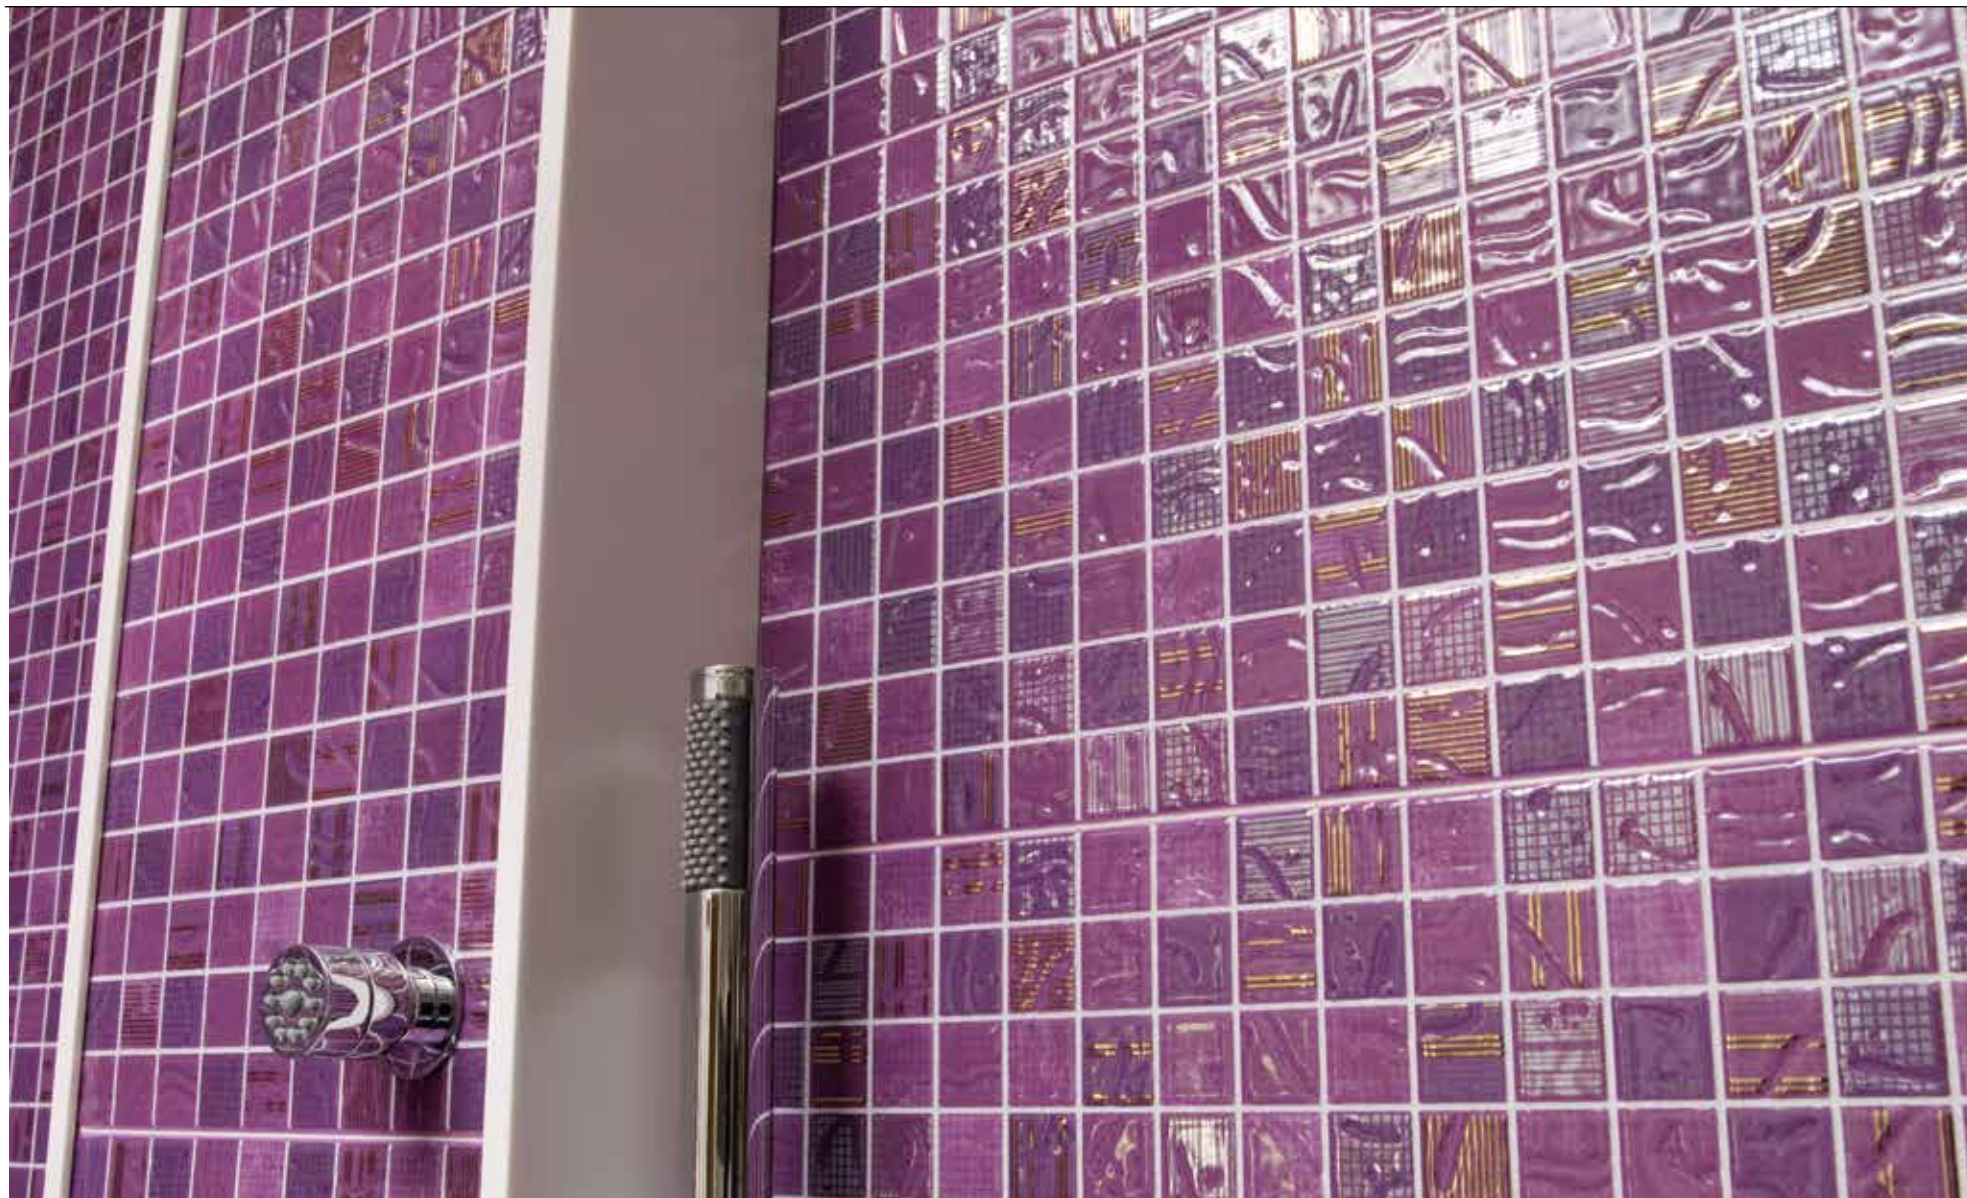

- 25x60 cm. -

Mosaíco[©]

25x60 cm.

Decor MOSAICO
DIANA Azzurro 25x60
Ref. 53

Decor MOSAICO
DIANA Graffiti 25x60
Ref. 53

Decor MOSAICO
DIANA Rosso 25x60
Ref. 53

Decor MOSAICO
DIANA Verde 25x60
Ref. 53

Decor MOSAICO
DIANA Viola 25x60
Ref. 53