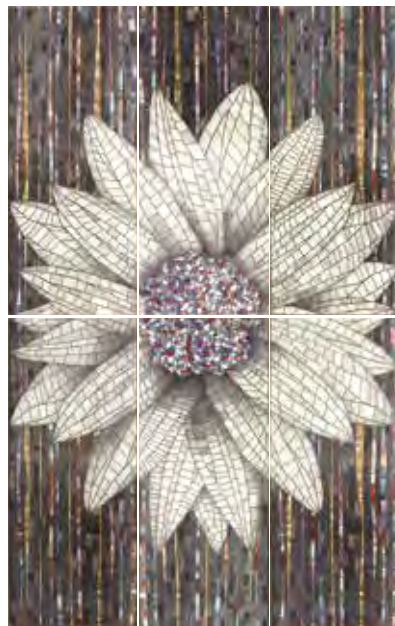

SENDA Marrón 25x60 || Ref. 10

SENDA Negro 25x60 || Ref. 10

PC SENDA Marrón
30x30 || Ref. 11

PC SENDA Negro
30x30 || Ref. 11

Senda®

25x60 cm.

Diseño Registrado

© Copyright CERÁMICA LATINA 2014

- 25x60 cm. -

Sole®
25x60 cm.

Mural SOLE || 6pz 25x60 || Ref. 74

Conjunto SOLE || 2pz
25x60 || Ref. 57

Decor SOLE
25x60 || Ref. 55

Decor SOLE Blanco
25x60 || Ref. 20

PCD SOLE
30x30 || Ref.50

Listelo SOLE
5x60 || Ref. 44