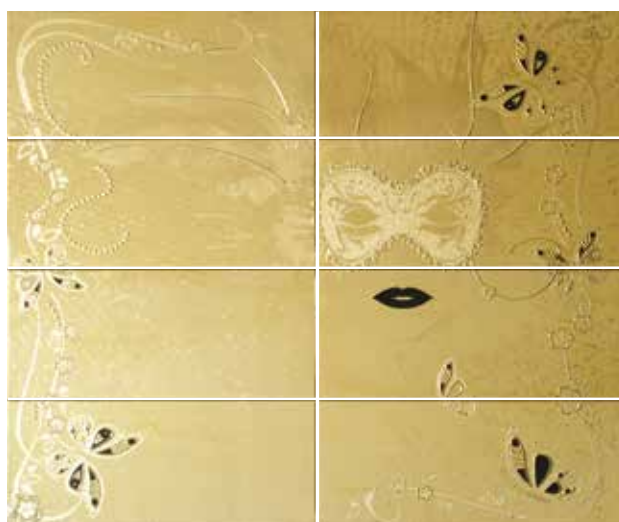

TRIBECA Negro 25x60 || Ref.10

PC TRIBECA Blanco
30x30 || Ref.4

PC TRIBECA Negro
30x30 || Ref.6

- 25x60 cm. -

Mural METALIC platinum || 8 pz

25x60 || Ref.84

Columna METALIC
platinum || 4 pz

25x60
Ref.80

Metallic®
25x60 cm.

Mural METALIC gold || 8 pz

25x60 || Ref.86

Columna METALIC
gold || 4 pz

25x60
Ref.75

Colección combinable con:
Collection coordinable with:

TRIBECA Blanco 25x60 || Ref.9

TRIBECA Negro 25x60 || Ref.10