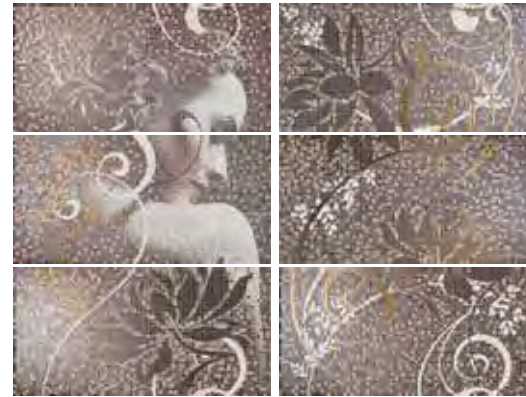

PC MIAMI Rosa
30x30 || Ref. 11

PC MIAMI Celeste
30x30 || Ref. 4

PC MIAMI Gris
30x30 || Ref. 4

PC MIAMI Verde
30x30 || Ref. 4

PC MIAMI Mora
30x30 || Ref. 11

Aurea®
25x50 cm.

Mural LOLA || 6pz

25x50 || Ref. 61