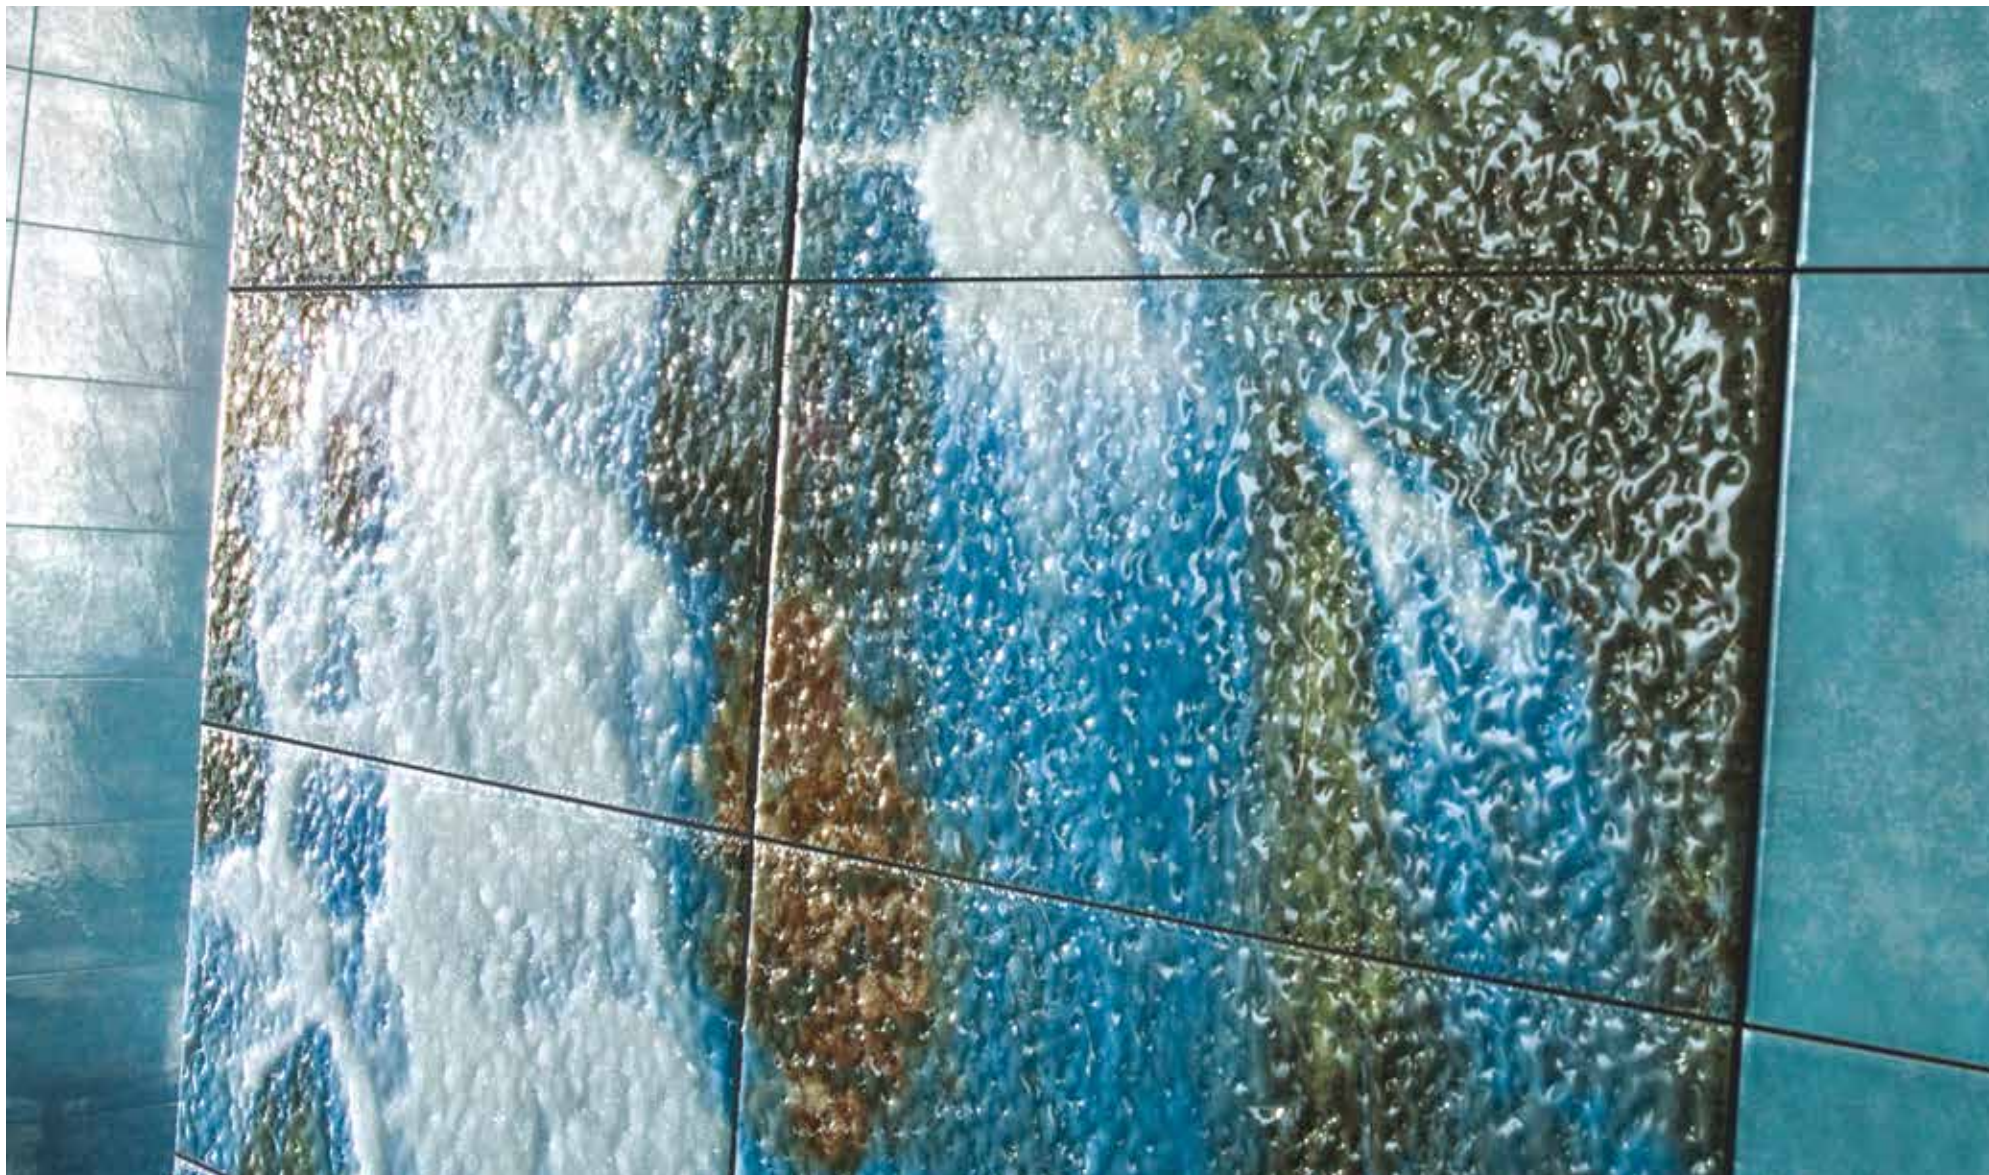

Iguazú®
25x50 cm.

Mural IGUAZÚ || 8pz

25x50 || Ref. 74

PCD AQUA || 4pz 30x30 || Ref. 70

Colección combinable con:
Collection coordinable with:

LAYLA Gris 25x50
Ref. 8

LAYLA Azul 25x50
Ref. 9

LAYLA Beige 25x50
Ref. 8