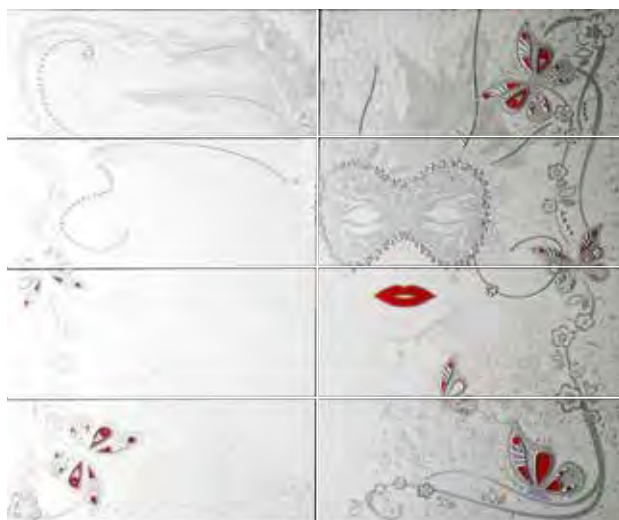

TRIBECA Negro 25x60 || Ref.10

PC TRIBECA Blanco
30x30 || Ref.4

PC TRIBECA Negro
30x30 || Ref.6

- 25x60 cm. -

Mural METALIC platinum || 8 pz

25x60 || Ref.84

Columna METALIC
platinum || 4 pz

25x60
Ref.80